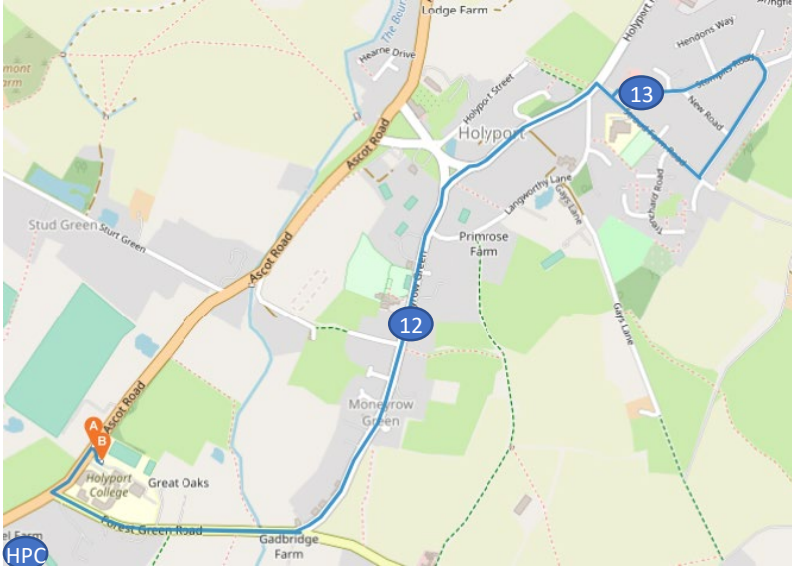

## SECOND LOOP (Holyport Village)

Bus Stop – FIRST LOOP - School bound (AM)		TIME
1	Maidenhead Train Station (front)	07:25
2	Wootton Way (near Shops)	07:30
3	St Marks Rd (St Marks Hospital Bus Stop)	07:35
4	Saint Cloud Way (Magnet bus stop)	07:39
5	Waldeck Rd (On Bridge Street near shops)	07:41
6	Bray Rd( adj Chiltern Rd bus stop)	07:47
7	Bray Village Hall Bus Stop	07:49
8	Holyport Turn (Nr Bray Court)	07:52
9	Windsor Rd (Westbrook bus stop)	07:54
10	Fifield Rd( Meadow Way Bus Stop)	07:57
11	Forest Green Road (nr Green Lane)	08:01
HPC	Holyport College	08:05

Bus Stop – SECOND LOOP - School bound AM		TIME
HPC	Holyport College	08:10
12	Bartletts Lane (Memorial Hall)	08:13
13	Stroud Farm Shops/ Stompits Rd	08:19
HPC	Holyport College	08:30

## FIRST LOOP (Holyport Village)

Bus Stop – First LOOP - Home bound PM		TIME	Fri
HPC	Holyport College	17:10	15:55
12	Bartletts Lane (Memorial Hall)	17:13	15:58
13	Stroud Farm Shops/ Stompits Rd	17:18	16:03
HPC	Holyport College	17:25	16:10

Bus Stop – Second LOOP- Home bound (PM)		TIME	Fri
HPC	Holyport College	17:27	16:12
11	Forest Green Road (nr Green Lane)	17:29	16:14
10	Fifield Rd( Meadow Way Bus Stop)	17:32	16:18
9	Windsor Rd (Westbrook bus stop)	17:34	16:19
8	Holyport Turn (Nr Bray Court)	17:36	16:21
7	Bray Village Hall Bus Stop	17:38	16:23
6	Bray Rd( adj Chiltern Rd bus stop)	17:40	16:25
5	Waldeck Rd (On Bridge Street near shops)	17:43	16:28
4	Saint Cloud Way (Magnet bus stop)	17:45	16:30
3	St Marks Rd (St Marks Hospital Bus Stop)	17:50	16:35
2	Wootton Way (near Shops)	17:55	16:40
1	Maidenhead Train Station (front)	18:00	16:45