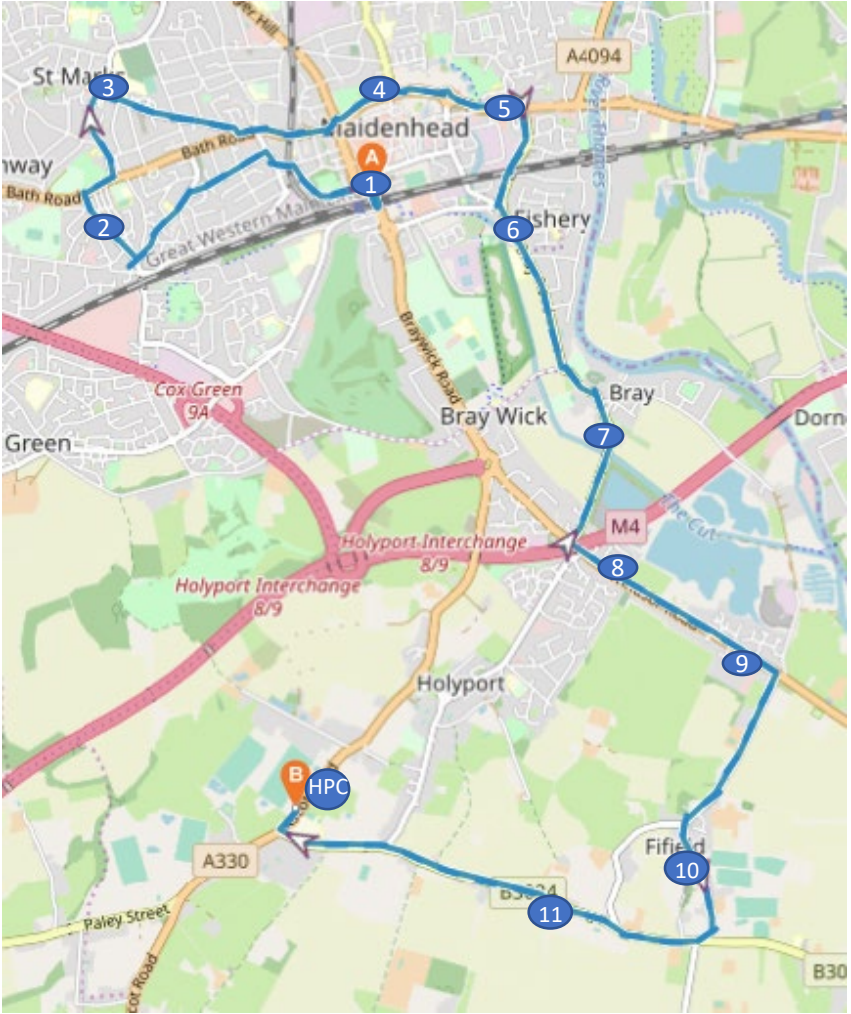

# MAIDENHEAD Route HPC 1 – JOURNEY TO SCHOOL (2024.2025)

From Tuesday 22<sup>nd</sup> April

## FIRST LOOP (Maidenhead Station to Holyport College)

## SECOND LOOP (Holyport Village)

Bus Stop – FIRST LOOP - School bound (AM)		TIME
1	Maidenhead Train Station (front)	07:25
2	Wootton Way (near Shops)	07:30
3	St Marks Rd (St Marks Hospital Bus Stop)	07:35
4	Saint Cloud Way (Magnet bus stop)	07:39
5	Waldeck Rd (On Bridge Street near shops)	07:41
6	Bray Rd( adj Chiltern Rd bus stop)	07:47
7	Bray Village Hall Bus Stop	07:49
8	Holyport Turn (Nr Bray Court)	07:52
9	Windsor Rd (Westbrook bus stop)	07:54
10	Fifield Rd( Meadow Way Bus Stop)	07:57
11	Forest Green Road (nr Green Lane)	08:01
HPC	Holyport College	08:05

Bus Stop – Second LOOP- Home bound (PM)		TIME	Fri
HPC	Holyport College	17:27	16:12
11	Forest Green Road (nr Green Lane)	17:29	16:14
10	Fifield Rd( Meadow Way Bus Stop)	17:32	16:18
9	Windsor Rd (Westbrook bus stop)	17:34	16:19
8	Holyport Turn (Nr Bray Court)	17:36	16:21
7	Bray Village Hall Bus Stop	17:38	16:23
6	Bray Rd( adj Chiltern Rd bus stop)	17:40	16:25
5	Waldeck Rd (On Bridge Street near shops)	17:43	16:28
4	Saint Cloud Way (Magnet bus stop)	17:45	16:30
3	St Marks Rd (St Marks Hospital Bus Stop)	17:50	16:35
2	Wootton Way (near Shops)	17:55	16:40
1	Maidenhead Train Station (front)	18:00	16:45