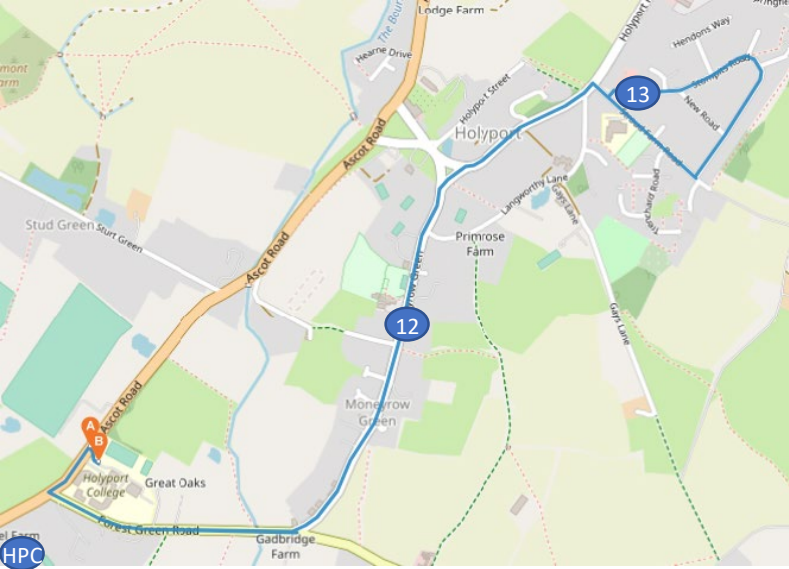

# MAIDENHEAD Route HPC 1 – JOURNEY TO SCHOOL (2024.2025)

From Tuesday 22<sup>nd</sup> April

## SECOND LOOP (Holyport Village)

Bus Stop – FIRST LOOP - School bound (AM)		TIME
1	Maidenhead Train Station (front)	07:25
2	Wootton Way (near Shops)	07:30
3	St Marks Rd (St Marks Hospital Bus Stop)	07:35
4	Saint Cloud Way (Magnet bus stop)	07:39
5	Waldeck Rd (On Bridge Street near shops)	07:41
6	Bray Rd( adj Chiltern Rd bus stop)	07:47
7	Bray Village Hall Bus Stop	07:49
8	Holyport Turn (Nr Bray Court)	07:52
9	Windsor Rd (Westbrook bus stop)	07:54
10	Fifield Rd( Meadow Way Bus Stop)	07:57
11	Forest Green Road (nr Green Lane)	08:01
HPC	Holyport College	08:05

Bus Stop – SECOND LOOP - School bound AM		TIME
HPC	Holyport College	08:10
12	Bartletts Lane (Memorial Hall)	08:13
13	Stroud Farm Shops/ Stompits Rd	08:19
HPC	Holyport College	08:30

Bus Stop – Second LOOP- Home bound (PM)		TIME	Fri
HPC	Holyport College	17:27	16:12
11	Forest Green Road (nr Green Lane)	17:29	16:14
10	Fifield Rd( Meadow Way Bus Stop)	17:32	16:18
9	Windsor Rd (Westbrook bus stop)	17:34	16:19
8	Holyport Turn (Nr Bray Court)	17:36	16:21
7	Bray Village Hall Bus Stop	17:38	16:23
6	Bray Rd( adj Chiltern Rd bus stop)	17:40	16:25
5	Waldeck Rd (On Bridge Street near shops)	17:43	16:28
4	Saint Cloud Way (Magnet bus stop)	17:45	16:30
3	St Marks Rd (St Marks Hospital Bus Stop)	17:50	16:35
2	Wootton Way (near Shops)	17:55	16:40
1	Maidenhead Train Station (front)	18:00	16:45