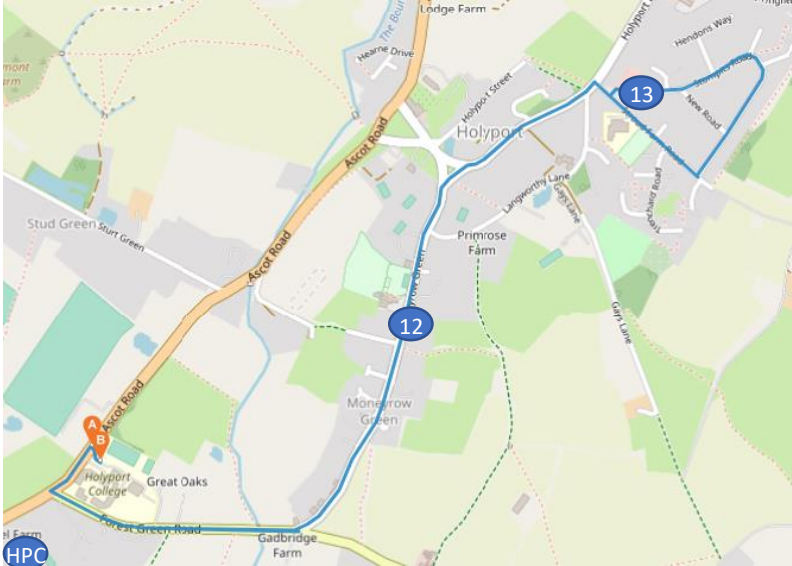

## SECOND LOOP (Holyport Village)

Bus Stop – FIRST LOOP - School bound (AM)		TIME
1	Maidenhead Train Station (front)	07:45
2	Wootton Way (near Shops)	07:50
3	St Marks Rd (St Marks Hospital Bus Stop)	07:55
4	Saint Cloud Way (Magnet bus stop)	08:00
5	Waldeck Rd (On Bridge Street near shops)	08:02
6	Bray Rd( adj Chiltern Rd bus stop)	08:05
7	Bray Village Hall Bus Stop	08:07
8	Holyport Turn (Nr Bray Court)	08:09
9	Windsor Rd (Westbrook bus stop)	08:11
10	Fifield Rd( Meadow Way Bus Stop)	08:15
11	Forest Green Road (nr Green Lane)	08:18
HPC	Holyport College	08:20

Bus Stop – SECOND LOOP - School bound AM		TIME
HPC	Holyport College	08:20
12	Bartletts Lane (Memorial Hall)	08:23
13	Stroud Farm Shops/ Stompits Rd	08:25
HPC	Holyport College	08:30

## FIRST LOOP (Holyport Village)

Bus Stop – First LOOP - Home bound PM		TIME	Fri
HPC	Holyport College	17:10	15:55
12	Bartletts Lane (Memorial Hall)	17:12	15:57
13	Stroud Farm Shops/ Stompits Rd	17:15	16:00
HPC	Holyport College	17:20	16:05

## SECOND LOOP (Maidenhead Station to Holyport College)

Bus Stop – Second LOOP- Home bound (PM)		TIME	Fri
HPC	Holyport College	17:20	16:05
11	Forest Green Road (nr Green Lane)	17:22	16:07
10	Fifield Rd( Meadow Way Bus Stop)	17:25	16:10
9	Windsor Rd (Westbrook bus stop)	17:29	16:14
8	Holyport Turn (Nr Bray Court)	17:32	16:16
7	Bray Village Hall Bus Stop	17:34	16:18
6	Bray Rd( adj Chiltern Rd bus stop)	17:36	16:20
5	Waldeck Rd (On Bridge Street near shops)	17:39	16:23
4	Saint Cloud Way (Magnet bus stop)	17:41	16:25
3	St Marks Rd (St Marks Hospital Bus Stop)	17:46	16:30
2	Wootton Way (near Shops)	17:51	16:35
1	Maidenhead Train Station (front)	17:56	16:40