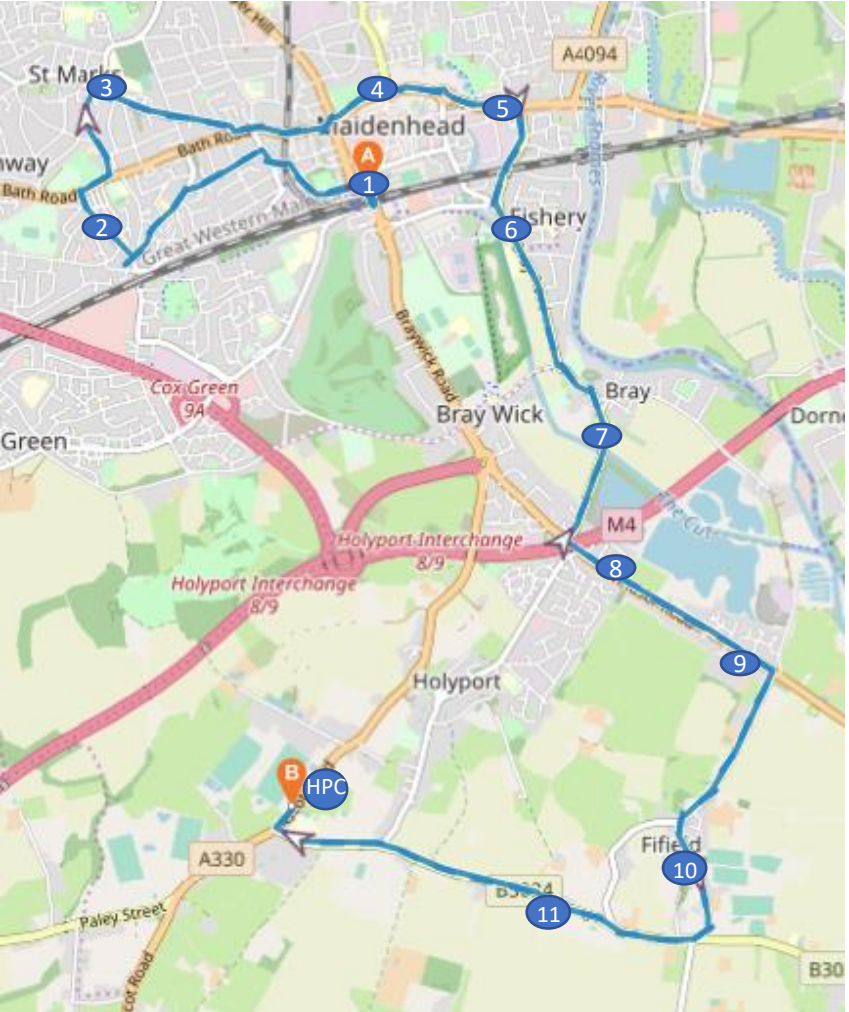

# MAIDENHEAD Route HPC 1 – JOURNEY TO SCHOOL (2024.2025)

## FIRST LOOP (Maidenhead Station to Holyport College)

## SECOND LOOP (Holyport Village)

Bus Stop – FIRST LOOP - School bound (AM)		TIME
1	Maidenhead Train Station (front)	07:45
2	Wootton Way (near Shops)	07:50
3	St Marks Rd (St Marks Hospital Bus Stop)	07:55
4	Saint Cloud Way (Magnet bus stop)	08:00
5	Waldeck Rd (On Bridge Street near shops)	08:02
6	Bray Rd( adj Chiltern Rd bus stop)	08:05
7	Bray Village Hall Bus Stop	08:07
8	Holyport Turn (Nr Bray Court)	08:09
9	Windsor Rd (Westbrook bus stop)	08:11
10	Fifield Rd( Meadow Way Bus Stop)	08:15
11	Forest Green Road (nr Green Lane)	08:18
HPC	Holyport College	08:20

## FIRST LOOP (Holyport Village)

Bus Stop – First LOOP - Home bound PM		TIME	Fri
HPC	Holyport College	17:10	15:55
12	Bartletts Lane (Memorial Hall)	17:12	15:57
13	Stroud Farm Shops/ Stompits Rd	17:15	16:00
HPC	Holyport College	17:20	16:05