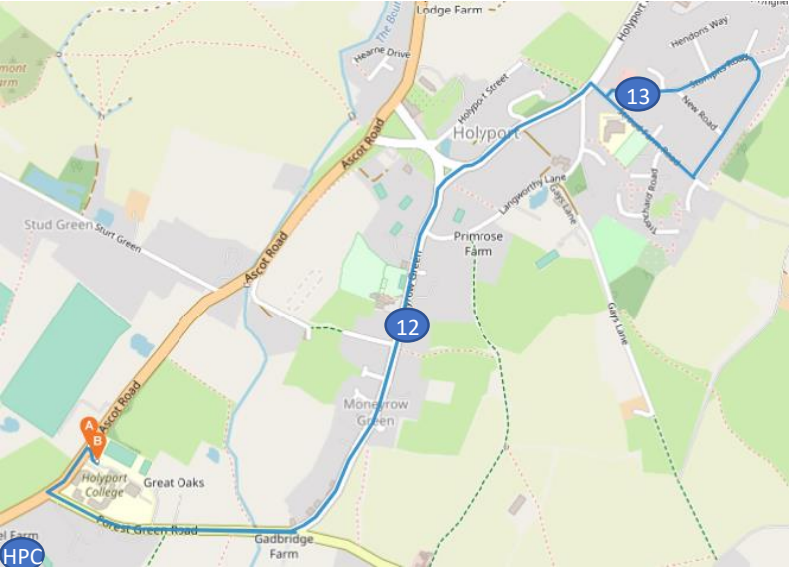

## SECOND LOOP (Holyport Village)

Bus Stop – FIRST LOOP - School bound (AM)		TIME
1	Maidenhead Train Station (front)	07:45
2	Wootton Way (near Shops)	07:50
3	St Marks Rd (St Marks Hospital Bus Stop)	07:55
4	Saint Cloud Way (Magnet bus stop)	08:00
5	Waldeck Rd (On Bridge Street near shops)	08:02
6	Bray Rd( adj Chiltern Rd bus stop)	08:05
7	Bray Village Hall Bus Stop	08:07
8	Holyport Turn (Nr Bray Court)	08:09
9	Windsor Rd (Westbrook bus stop)	08:11
10	Fifield Rd( Meadow Way Bus Stop)	08:15
11	Forest Green Road (nr Green Lane)	08:18
HPC	Holyport College	08:20

Bus Stop – SECOND LOOP - School bound AM		TIME
HPC	Holyport College	08:20
12	Bartletts Lane (Memorial Hall)	08:23
13	Stroud Farm Shops/ Stompits Rd	08:25
HPC	Holyport College	08:30

## FIRST LOOP (Holyport Village)

Bus Stop – First LOOP - Home bound PM		TIME	Fri
HPC	Holyport College	17:10	15:55
12	Bartletts Lane (Memorial Hall)	17:12	15:57
13	Stroud Farm Shops/ Stompits Rd	17:15	16:00
HPC	Holyport College	17:20	16:05

## SECOND LOOP (Maidenhead Station to Holyport College)

Bus Stop – Second LOOP- Home bound (PM)		TIME	Fri
HPC	Holyport College	17:20	16:05
11	Forest Green Road (nr Green Lane)	17:22	16:07
10	Fifield Rd( Meadow Way Bus Stop)	17:25	16:10
9	Windsor Rd (Westbrook bus stop)	17:29	16:14
8	Holyport Turn (Nr Bray Court)	17:32	16:16
7	Bray Village Hall Bus Stop	17:34	16:18
6	Bray Rd( adj Chiltern Rd bus stop)	17:36	16:20
5	Waldeck Rd (On Bridge Street near shops)	17:39	16:23
4	Saint Cloud Way (Magnet bus stop)	17:41	16:25
3	St Marks Rd (St Marks Hospital Bus Stop)	17:46	16:30
2	Wootton Way (near Shops)	17:51	16:35
1	Maidenhead Train Station (front)	17:56	16:40