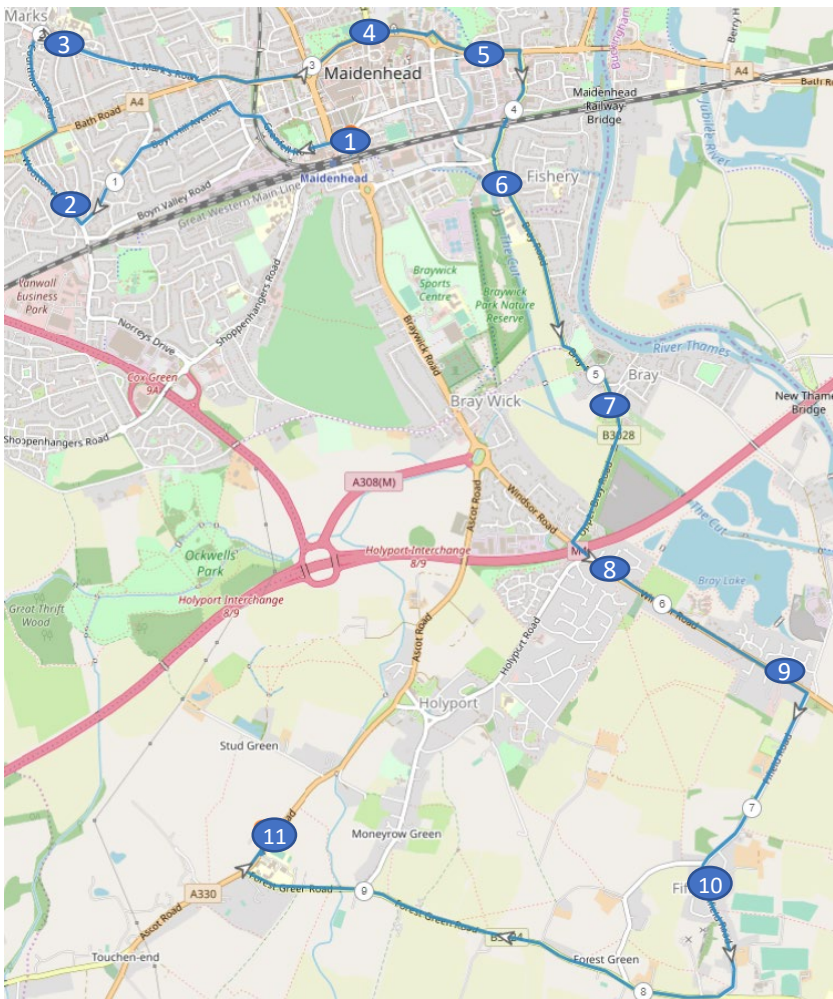

# MAIDENHEAD Route HPC 1 – JOURNEY TO SCHOOL (2023.2024)

## FIRST LOOP (Maidenhead Station to Holyport College)

Bus Stop – FIRST LOOP - School bound (AM)		TIME
1	Maidenhead Train Station (front)	07:40
2	Wootton Way (near Shops)	07:45
3	St Marks Rd (St Marks Hospital Bus Stop)	07:50
4	Saint Cloud Way (Magnet bus stop)	07:55
5	Waldeck Rd (On Bridge Street near shops)	07:57
6	Bray Rd( adj Chiltern Rd bus stop)	07:59
7	Bray Village Hall Bus Stop	08:01
8	Holyport Turn (Nr Bray Court)	08:02
9	Windsor Rd (Westbrook bus stop)	08:05
10	Fifield Rd( Meadow Way Bus Stop)	08:07
11	Holyport College	08:11

## FIRST LOOP (Holyport Village)

Bus Stop – First LOOP - Home bound PM		TIME	Fri
11	Holyport College	17:10	15:55
12	Stroud Farm Shops/ Stompits Rd	17:11	15:56
13	The George on the Green	17:13	15:58
11	Holyport College	17:20	16:05

## SECOND LOOP (Maidenhead Station to Holyport College)

Bus Stop – Second LOOP- Home bound (PM)		TIME	Fri
11	Holyport College	17:20	16:05
10	Fifield Rd( Meadow Way Bus Stop)	17:25	16:15
9	Windsor Rd (Westbrook bus stop)	17:27	16:17
8	Holyport Turn (Nr Bray Court)	17:30	16:20
7	Bray Village Hall Bus Stop	17:31	16:21
6	Bray Rd( adj Chiltern Rd bus stop)	17:33	16:23
5	Waldeck Rd (On Bridge Street near shops)	17:35	16:25
4	Saint Cloud Way (Magnet bus stop)	17:37	16:27
3	St Marks Rd (St Marks Hospital Bus Stop)	17:42	16:32
2	Wootton Way (near Shops)	17:47	16:37
1	Maidenhead Train Station (Shoppenhangers)	17:52	16:42