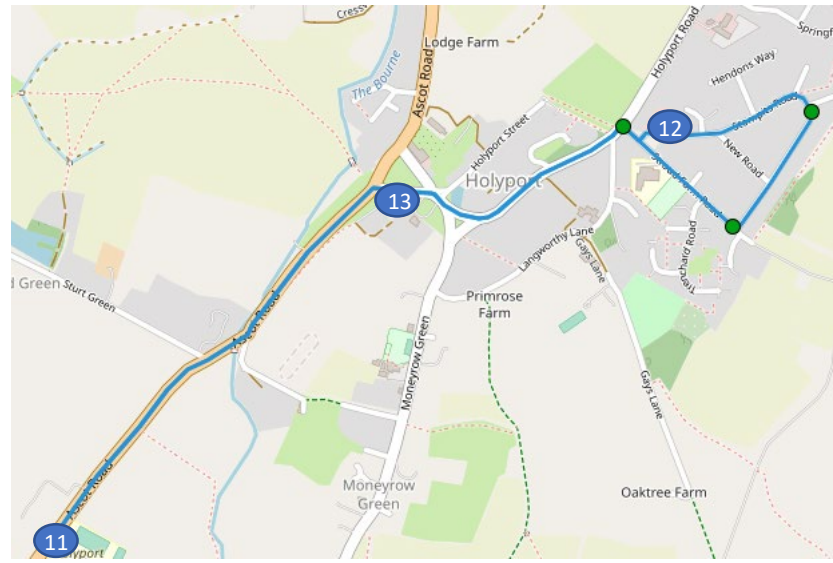

## FIRST LOOP (Maidenhead Station to Holyport College)

Bus Stop – FIRST LOOP - School bound (AM)		TIME
1	Maidenhead Train Station (front)	07:40
2	Wootton Way (near Shops)	07:45
3	St Marks Rd (St Marks Hospital Bus Stop)	07:50
4	Saint Cloud Way (Magnet bus stop)	07:55
5	Waldeck Rd (On Bridge Street near shops)	07:57
6	Bray Rd( adj Chiltern Rd bus stop)	07:59
7	Bray Village Hall Bus Stop	08:01
8	Holyport Turn (Nr Bray Court)	08:02
9	Windsor Rd (Westbrook bus stop)	08:05
10	Fifield Rd( Meadow Way Bus Stop)	08:07
11	Holyport College	08:11

## SECOND LOOP (Holyport Village)

Bus Stop – SECOND LOOP - School bound AM		TIME
11	Holyport College	08:11
12	Stroud Farm Shops/ Stompits Rd	08:25
13	The George on the Green	08:30
14	Holyport College	08:35

## FIRST LOOP (Holyport Village)

Bus Stop – First LOOP - Home bound PM		TIME	Fri
11	Holyport College	17:10	15:55
12	Stroud Farm Shops/ Stompits Rd	17:11	15:56
13	The George on the Green	17:13	15:58
11	Holyport College	17:20	16:05

## SECOND LOOP (Maidenhead Station to Holyport College)

Bus Stop – Second LOOP- Home bound (PM)		TIME	Fri
11	Holyport College	17:20	16:05
10	Fifield Rd( Meadow Way Bus Stop)	17:25	16:15
9	Windsor Rd (Westbrook bus stop)	17:27	16:17
8	Holyport Turn (Nr Bray Court)	17:30	16:20
7	Bray Village Hall Bus Stop	17:31	16:21
6	Bray Rd( adj Chiltern Rd bus stop)	17:33	16:23
5	Waldeck Rd (On Bridge Street near shops)	17:35	16:25
4	Saint Cloud Way (Magnet bus stop)	17:37	16:27
3	St Marks Rd (St Marks Hospital Bus Stop)	17:42	16:32
2	Wootton Way (near Shops)	17:47	16:37
1	Maidenhead Train Station (Shoppenhangers)	17:52	16:42