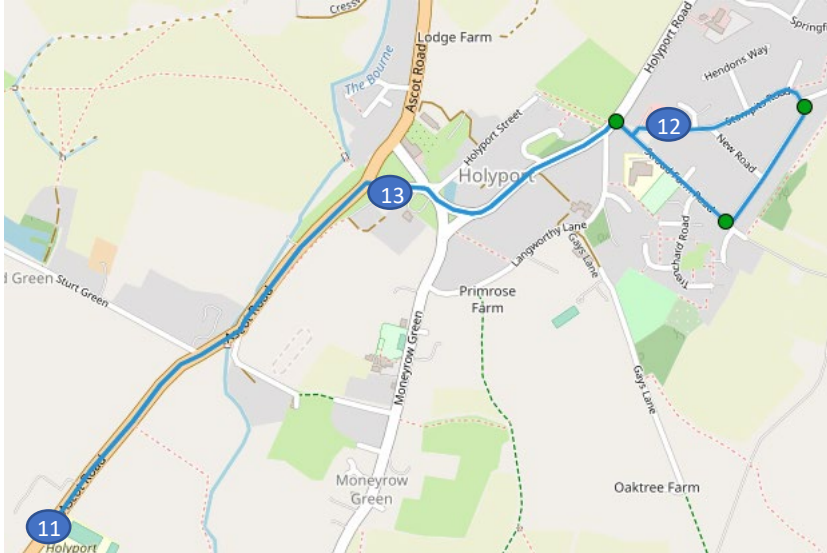

## FIRST LOOP (Maidenhead Station to Holyport College)

Bus Stop – FIRST LOOP - School bound (AM)		TIME
1	Maidenhead Train Station (front)	07:40
2	Wootton Way (near Shops)	07:45
3	St Marks Rd (St Marks Hospital Bus Stop)	07:50
4	Saint Cloud Way (Magnet bus stop)	07:55
5	Waldeck Rd (On Bridge Street near shops)	07:57
6	Bray Rd( adj Chiltern Rd bus stop)	07:59
7	Bray Village Hall Bus Stop	08:01
8	Holyport Turn (Nr Bray Court)	08:02
9	Windsor Rd (Westbrook bus stop)	08:05
10	Fifield Rd( Meadow Way Bus Stop)	08:07
11	Holyport College	08:11

## SECOND LOOP (Holyport Village)

Bus Stop – SECOND LOOP - School bound AM		TIME
11	Holyport College	08:11
12	Stroud Farm Shops/ Stompits Rd	08:25
13	The George on the Green	08:30
14	Holyport College	08:35

## FIRST LOOP (Holyport Village)

Bus Stop – First LOOP - Home bound PM		TIME	Fri
11	Holyport College	17:10	15:55
12	Stroud Farm Shops/ Stompits Rd	17:11	15:56
13	The George on the Green	17:13	15:58
11	Holyport College	17:20	16:05

## SECOND LOOP (Maidenhead Station to Holyport College)

Bus Stop – Second LOOP- Home bound (PM)		TIME	Fri
11	Holyport College	17:20	16:05
10	Fifield Rd( Meadow Way Bus Stop)	17:25	16:15
9	Windsor Rd (Westbrook bus stop)	17:27	16:17
8	Holyport Turn (Nr Bray Court)	17:30	16:20
7	Bray Village Hall Bus Stop	17:31	16:21
6	Bray Rd( adj Chiltern Rd bus stop)	17:33	16:23
5	Waldeck Rd (On Bridge Street near shops)	17:35	16:25
4	Saint Cloud Way (Magnet bus stop)	17:37	16:27
3	St Marks Rd (St Marks Hospital Bus Stop)	17:42	16:32
2	Wootton Way (near Shops)	17:47	16:37
1	Maidenhead Train Station (Shoppenhangers)	17:52	16:42